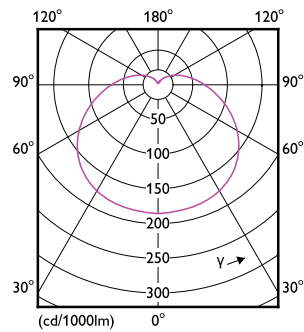

CorePro LEDbulb ND 15.5-120WA67E27 840FR