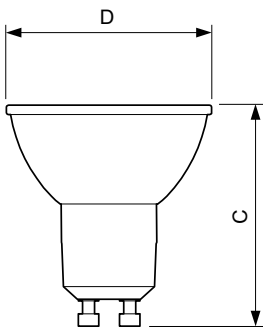

## Dimensional drawing

GU10 230V4W-35W 235lm 25D 2700K GU10 Dim

Product	D	C
MASTER LED ExpertColor 3.9-35W GU10 927 25D	50 mm	54 mm