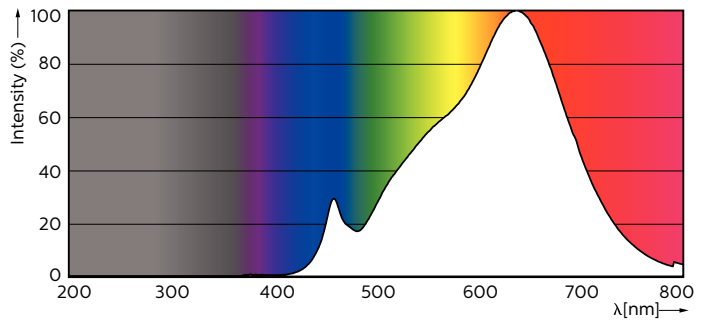

MASTER LEDspot ExpertColor MV 35W GU10 927 25D