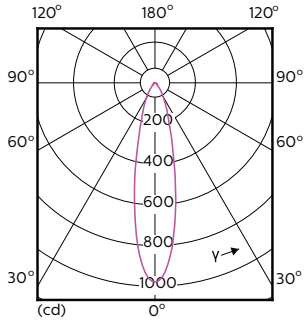

MASTER LEDspot ExpertColor MV

Photometric data

MASTER LEDspot ExpertColor MV 35W GU10 927 25D