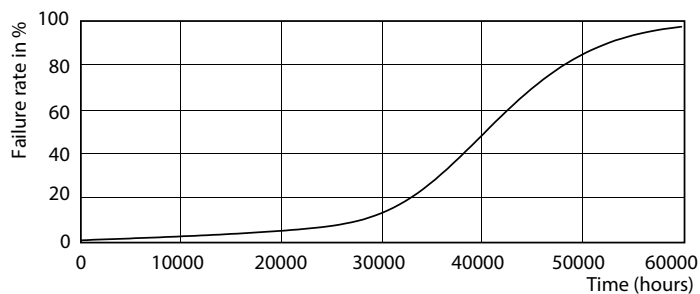

Lifetime

MASTER LEDspot ExpertColor MV 35W GU10 25D