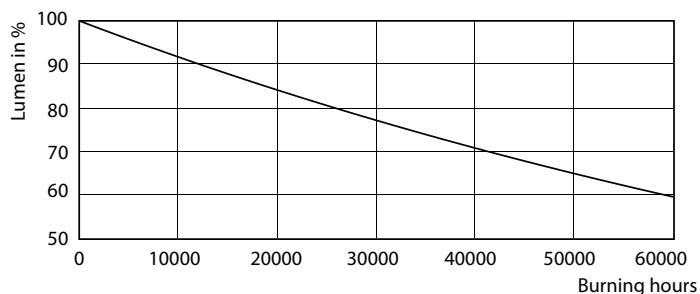

MASTER LEDspot ExpertColor MV 35W GU10 25D