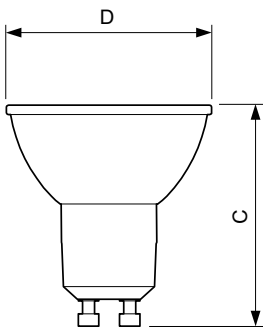

MASTER LEDspot ExpertColor MV

Controls and Dimming

Dimmable yes

Approval and Application

Suitable for accent lighting Yes

Energy efficiency label (EEL) A+

Energy Consumption kWh/1000 h 4 kWh

Product Data

Full product code 871869670751700

Order product name MASTER LED ExpertColor 3.9-35W GU10 930 25D

EAN/UPC – product 8718696707517

Order code 70751700

Numerator – quantity per pack 1

Numerator – packs per outer box 10

Material no. (12NC) 929001346502

Net weight (piece) 0.038 kg

Dimensional drawing

GU10 230V4W-35W 245lm 25D 3000K GU10 Dim

Product	D	C
MASTER LED ExpertColor 3.9-35W GU10 930 25D	50 mm	54 mm

Photometric data