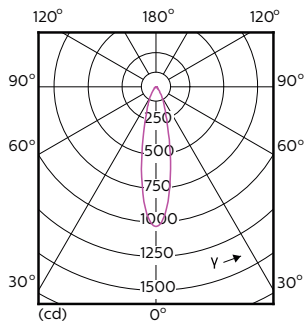

MASTER LEDspot ExpertColor MV

Photometric data

MASTER LEDspot ExpertColor MV 35W GU10 930 25D