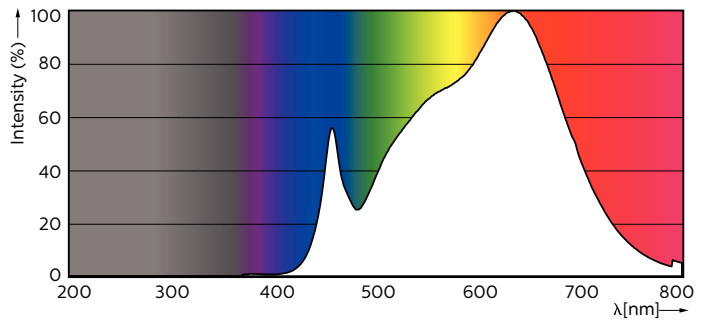

MASTER LEDspot ExpertColor MV 35W GU10 930 25D