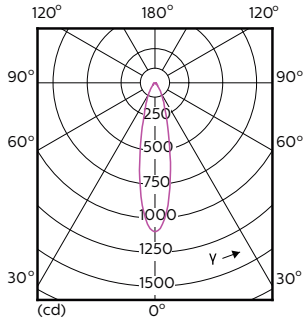

MASTER LEDspot ExpertColor MV

Photometric data

MASTER LEDspot ExpertColor MV 35W GU10 940 25D