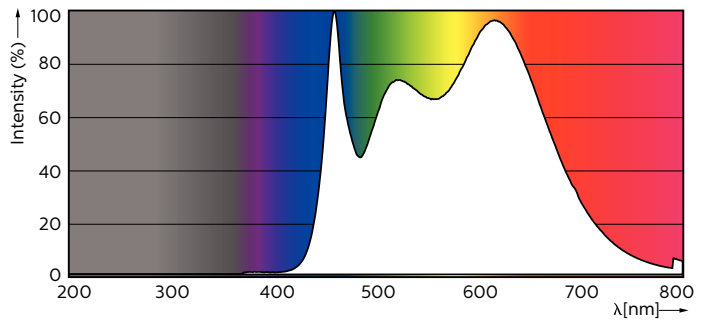

Product data

General Information	
Cap base	GU10 [GU10]
Nominal lifetime (nom.)	40000 h
Switching cycle	50000X
Technical type	3.9-35W
Light Technical	
Colour code	940 [CCT of 4000K]
Beam Angle (Nom)	25 °
Luminous flux (nom.)	300 lm
Luminous flux (rated) (nom.)	300 lm
Luminous intensity (nom.)	800 cd
Colour designation	Cool White (CW)
Rated beam angle	25 °
Correlated colour temperature (nom.)	4000 K
Luminous efficacy (rated) (nom.)	76.92 lm/W
Colour consistency	<3

Color rendering index (nom.)	97
LLMF at end of nominal lifetime (nom.)	70 %
Luminous Flux in 90° Cone (Rated)	300 lm
Operating and Electrical	
Input frequency	50 to 60 Hz
Power (Rated) (Nom)	3.9 W
Lamp current (nom.)	22 mA
Wattage equivalent	35 W
Starting time (nom.)	0.5 s
Warm-up time to 60% light (nom.)	0.5 s
Power factor (nom.)	0.8
Voltage (Nom)	220-240 V
Temperature	
T-Case maximum (nom.)	80 °C

Energy Consumption kWh/1000 h	4 kWh
-------------------------------	-------

Product Data

Full product code	871869670753100
-------------------	-----------------

Order product name	MASTER LED ExpertColor 3.9-35W GU10 940 25D
EAN/UPC – product	8718696707531
Order code	70753100
Numerator – quantity per pack	1
Numerator – packs per outer box	10
Material no. (12NC)	929001346602
Net weight (piece)	0.038 kg

Dimensional drawing

GU10 230V4W-35W 265lm 25D 4000K GU10 Dim

Product	D	C
MASTER LED ExpertColor 3.9-35W GU10 940 25D	50 mm	54 mm

Photometric data

MASTER LEDspot ExpertColor MV 35W GU10 940 25D

MASTER LEDspot ExpertColor MV