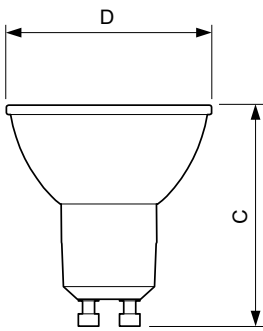

Dimensional drawing

GU10 230V4W-35W 265lm 25D 4000K GU10 Dim

Product	D	C
MASTER LED ExpertColor 3.9-35W GU10 940 25D	50 mm	54 mm

Photometric data

MASTER LEDspot ExpertColor MV 35W GU10 940 25D

MASTER LEDspot ExpertColor MV