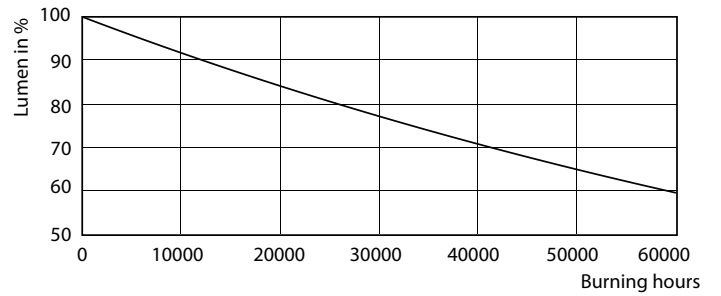

Product data

General Information	
Cap base	GU10 [GU10]
Nominal lifetime (nom.)	40000 h
Switching cycle	50000X
Technical type	3.9-35W
Light Technical	
Colour code	940 [CCT of 4000K]
Beam Angle (Nom)	25 °
Luminous flux (nom.)	300 lm
Luminous flux (rated) (nom.)	300 lm
Luminous intensity (nom.)	800 cd
Colour designation	Cool White (CW)
Rated beam angle	25 °
Correlated colour temperature (nom.)	4000 K
Luminous efficacy (rated) (nom.)	76.92 lm/W
Colour consistency	<3

Color rendering index (nom.)	97
LLMF at end of nominal lifetime (nom.)	70 %
Luminous Flux in 90° Cone (Rated)	300 lm
Operating and Electrical	
Input frequency	50 to 60 Hz
Power (Rated) (Nom)	3.9 W
Lamp current (nom.)	22 mA
Wattage equivalent	35 W
Starting time (nom.)	0.5 s
Warm-up time to 60% light (nom.)	0.5 s
Power factor (nom.)	0.8
Voltage (Nom)	220-240 V
Temperature	
T-Case maximum (nom.)	80 °C

Photometric data

MASTER LEDspot ExpertColor MV 35W GU10 940 25D

Lifetime

MASTER LEDspot ExpertColor MV 35W GU10 25D

MASTER LEDspot ExpertColor MV 35W GU10 25D