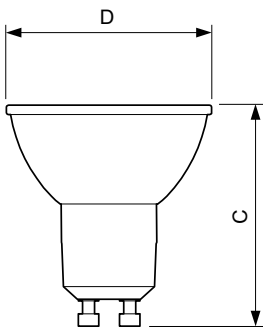

Dimensional drawing

GU10 230V4W-35W 235lm 40D 2700K GU10 Dim

Product	D	C
MASTER LED ExpertColor 3.9-35W GU10 927 36D	50 mm	54 mm

Photometric data

MASTER LEDspot ExpertColor MV 35W GU10 927 36D

MASTER LEDspot ExpertColor MV