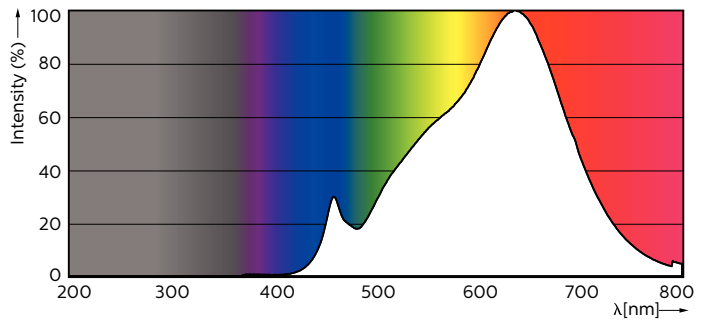

MASTER LEDspot ExpertColor MV 35W GU10 927 36D