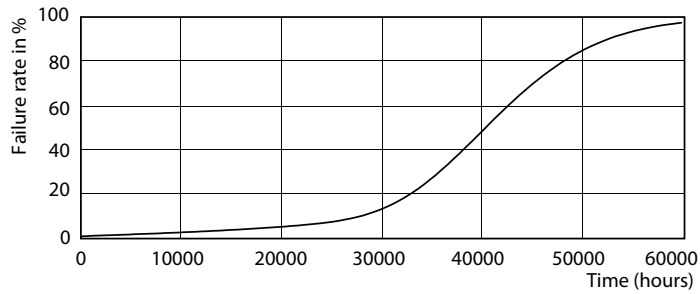

Lifetime

MASTER LEDspot ExpertColor MV 35W GU10 25D