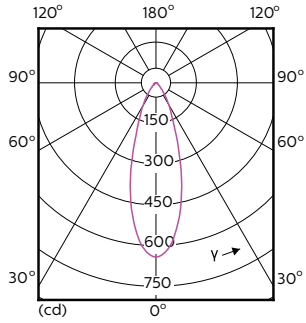

MASTER LEDspot ExpertColor MV

Photometric data

MASTER LEDspot ExpertColor MV 35W GU10 927 36D