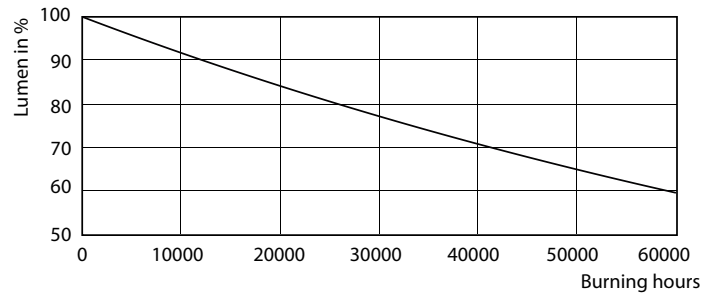

Product data

General Information	
Cap base	GU10 [GU10]
Nominal lifetime (nom.)	40000 h
Switching cycle	50000X
Technical type	3.9-35W
Light Technical	
Colour code	927
Beam Angle (Nom)	36 °
Luminous flux (nom.)	265 lm
Luminous flux (rated) (nom.)	265 lm
Luminous intensity (nom.)	540 cd
Colour designation	Warm white (WW)
Rated beam angle	36 °
Correlated colour temperature (nom.)	2700 K
Luminous efficacy (rated) (nom.)	67.95 lm/W
Colour consistency	<3

Color rendering index (nom.)	97
LLMF at end of nominal lifetime (nom.)	70 %
Luminous Flux in 90° Cone (Rated)	265 lm
Operating and Electrical	
Input frequency	50 to 60 Hz
Power (Rated) (Nom)	3.9 W
Lamp current (nom.)	22 mA
Wattage equivalent	35 W
Starting time (nom.)	0.5 s
Warm-up time to 60% light (nom.)	0.5 s
Power factor (nom.)	0.8
Voltage (Nom)	220-240 V
Temperature	
T-Case maximum (nom.)	80 °C

Photometric data

MASTER LEDspot ExpertColor MV 35W GU10 927 36D

Lifetime

MASTER LEDspot ExpertColor MV 35W GU10 25D

MASTER LEDspot ExpertColor MV 35W GU10 25D