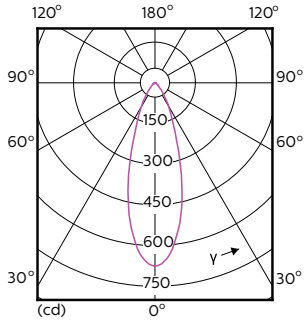

MASTER LEDspot ExpertColor MV

Photometric data

MASTER LEDspot ExpertColor MV 35W GU10 930 36D