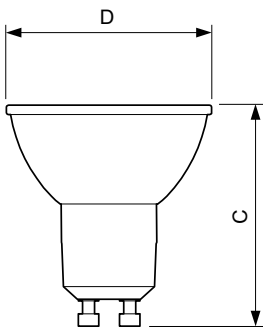

## Dimensional drawing

GU10 230V4W-35W 245lm 40D 3000K GU10 Dim

Product	D	C
MASTER LED ExpertColor 3.9-35W GU10 930 36D	50 mm	54 mm