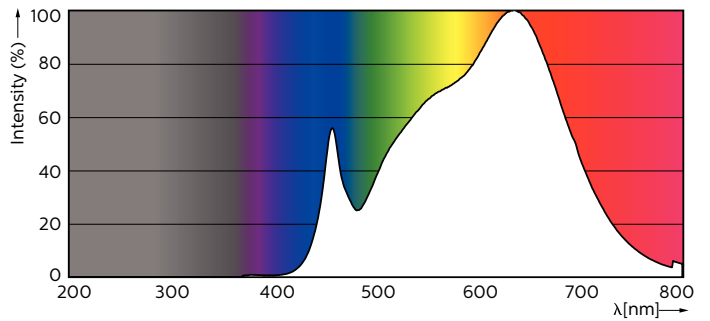

MASTER LEDspot ExpertColor MV 35W GU10 930 36D