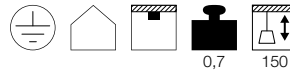

Produktangaben

220-240V ~50/60Hz
Material: Stahl