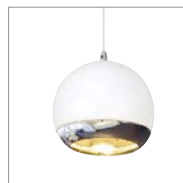

LIGHT EYE® 150
PD, QPAR111

SOCKET
INSIDE